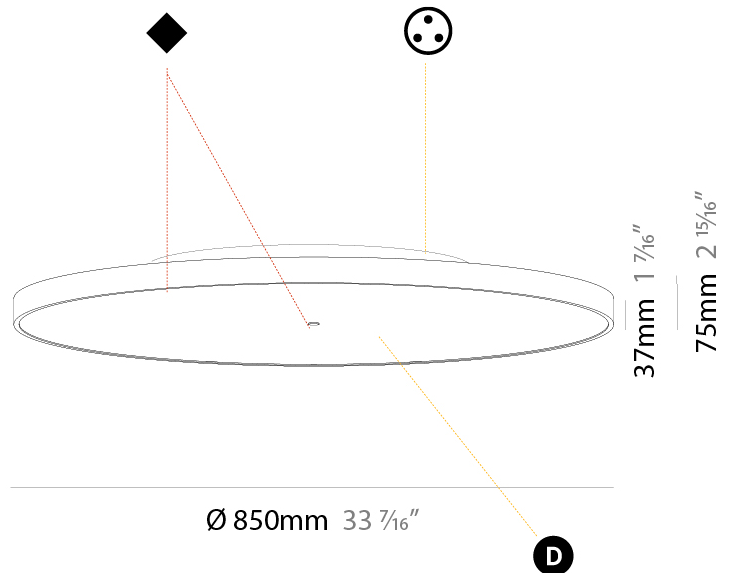

GENERAL

Series: Sign Diva
Subseries: Sign Diva
Partner: Prolicht
Division: Architectural
Installation: Surface
Product Type: Ceiling Surface
Mounting Location: Ceiling
Light Distribution: Direct / Indirect

PHYSICAL

Shape: Round
Diameter (mm): 850
Diameter (in): 33 7/16
Height (mm): 75
Height (in): 2 15/16
Weight (kg): 12.906
Weight (lbs): 28.453
Diffuser: Direct - PMMA - Opal/Micro-Prism/Sparkling Secret/Vintage Industrial with Shine Ring / Indirect - White/Yellow/Orange/Red/Blue/Green
Fixture Finish: SSR / BKV / CWI / CRY / HAB / UFT / ITA / RUA / FTG / MYG / LOD / PUS / FRO / FUP / KIA / POP / BLS / SPG / MEY / GOH / CHC / COM / ABZ / JAG / OBR / MOS / ROR
Fixture Material: PMMA / Extruded Aluminum / Steel

ELECTRICAL

Lamp Type: LED (Zhaga Standard)
Input Wattage (W): 96.8
Total Output Wattage (W): 76.8
Dimming: Tri-Mode (Non-Dimming and Phase Dimming (120Vac only) and 0-10V Dimming)
Driver Included: Yes
Driver Location: Integrated
Driver Type: Constant Current - Universal
Driver Class: Class 2
Input Voltage (V): 120 - 277
Constant Current (MA): 600

LED

Color Temperature (*K): 3000 / 3500 / 4000
Max. Delivered Lumen (lm): 11160 / 11388 / 11620
CRI: >90 CRI
Lamp Life (hrs): 50000

OPTICAL

RATINGS AND CERTIFICATIONS

Certified By: Certified for North American Standards
IP rating: IP20

PROJECT
TYPE
SPECIFIER
QUANTITY
DATE