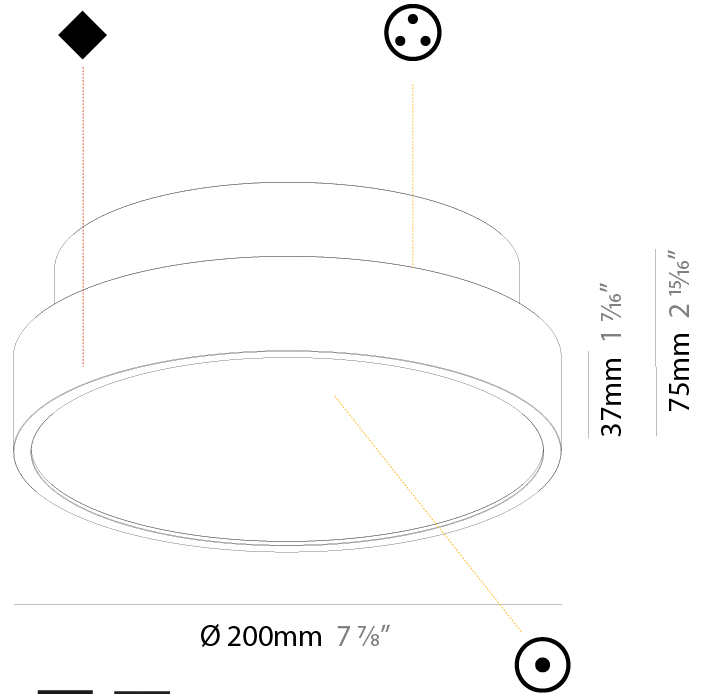

GENERAL

Series: Sign Diva
Subseries: Sign Diva
Partner: Prolicht
Division: Architectural
Installation: Surface
Product Type: Ceiling Surface
Mounting Location: Ceiling
Light Distribution: Direct / Indirect

PHYSICAL

Shape: Round
Diameter (mm): 200
Diameter (in): 7 7/8
Height (mm): 75
Height (in): 2 15/16
Weight (kg): 1.12
Weight (lbs): 2.469

Diffuser: Direct - PMMA - Opal/Micro-Prism/Sparkling Secret/Vintage Industrial with Shine Ring / Indirect - White/Yellow/Orange/Red/Blue/Green

Fixture Finish: SSR / BKV / CWI / CRY / HAB / UFT / ITA / RUA / FTG / MYG / LOD / PUS / FRO / FUP / KIA / POP / BLS / SPG / MEY / GOH / CHC / COM / ABZ / JAG / OBR / MOS / ROR

Fixture Material: PMMA / Extruded Aluminum / Steel

ELECTRICAL

Lamp Type: LED (Zhaga Standard)
Input Wattage (W): 12.1
Total Output Wattage (W): 11
Dimming: Tri-Mode (Non-Dimming and Phase Dimming (120Vac only) and 0-10V Dimming)
Driver Included: Yes
Driver Location: Integrated
Driver Type: Constant Current - Universal
Driver Class: Class 2
Input Voltage (V): 120 - 277
Constant Current (MA): 350

LED

Color Temperature (°K): 3000 / 3500 / 4000
Max. Delivered Lumen (lm): 1100 / 1117 / 1140
CRI: >90 CRI
Lamp Life (hrs): 50000

OPTICAL

RATINGS AND CERTIFICATIONS

Certified By: Certified for North American Standards
IP rating: IP20