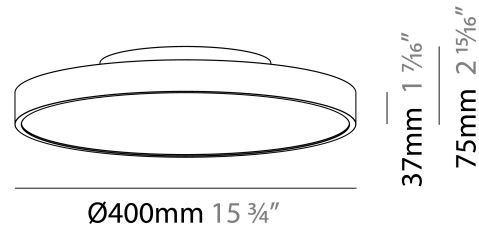

GENERAL

Series: Sign Diva
Subseries: Sign Diva
Partner: Prolicht
Division: Architectural
Installation: Surface
Product Type: Ceiling Surface
Mounting Location: Ceiling
Light Distribution: Direct / Indirect

PHYSICAL

Shape: Round
Diameter (mm): 400
Diameter (in): 15 3/4
Height (mm): 75
Height (in): 2 15/16
Weight (kg): 2.302
Weight (lbs): 5.075
Diffuser: Direct - PMMA - Opal/Micro-Prism/Sparkling Secret/Vintage Industrial with Shine Ring / Indirect - White/Yellow/Orange/Red/Blue/Green
Fixture Finish: SSR / BKV / CWI / CRY / HAB / UFT / ITA / RUA / FTG / MYG / LOD / PUS / FRO / FUP / KIA / POP / BLS / SPG / MEY / GOH / CHC / COM / ABZ / JAG / OBR / MOS / ROR
Fixture Material: PMMA / Extruded Aluminum / Steel

ELECTRICAL

Lamp Type: LED (Zhaga Standard)
Input Wattage (W): 19.8
Total Output Wattage (W): 16
Dimming: Tri-Mode (Non-Dimming and Phase Dimming (120Vac only) and 0-10V Dimming)
Driver Included: Yes
Driver Location: Integrated
Driver Type: Constant Current - Universal
Driver Class: Class 2
Input Voltage (V): 120 - 277
Constant Current (MA): 500

LED

Color Temperature (*K): 3000 / 3500 / 4000
Max. Delivered Lumen (lm): 2280 / 2313 / 2360
CRI: >90 CRI
Lamp Life (hrs): 50000

OPTICAL

RATINGS AND CERTIFICATIONS

Certified By: Certified for North American Standards
IP rating: IP20