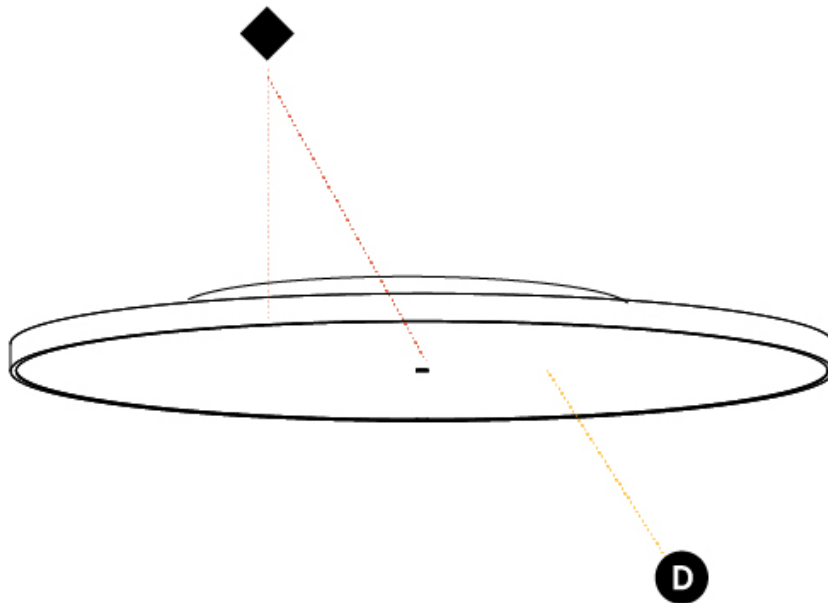

## SIGN DIVA SURFACE

A3D094-

PROJECT

TYPE

SPECIFIER

QUANTITY

DATE

PROJECT \_\_\_\_\_  
 TYPE \_\_\_\_\_  
 SPECIFIER \_\_\_\_\_  
 QUANTITY \_\_\_\_\_  
 DATE \_\_\_\_\_