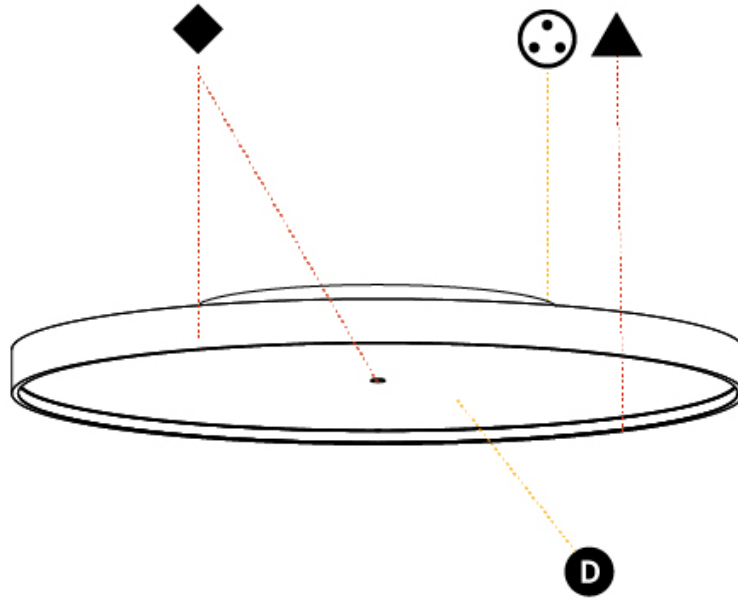

A3D088-

PROJECT	_____
TYPE	_____
SPECIFIER	_____
QUANTITY	_____
DATE	_____

A