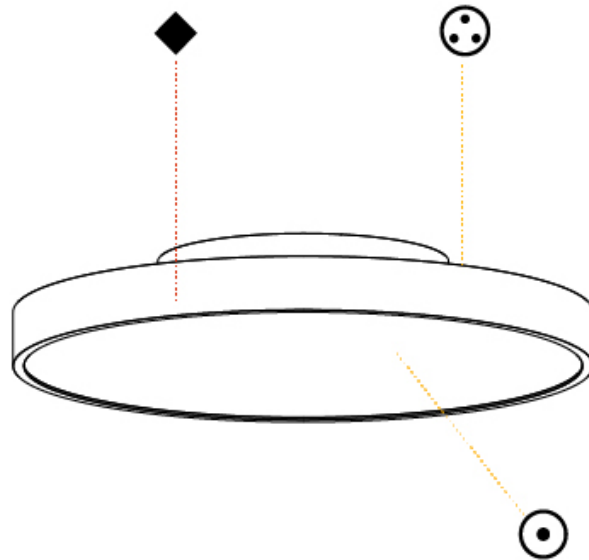

SIGN DIVA SURFACE

A3D086-

PROJECT	_____
TYPE	_____
SPECIFIER	_____
QUANTITY	_____
DATE	_____

A